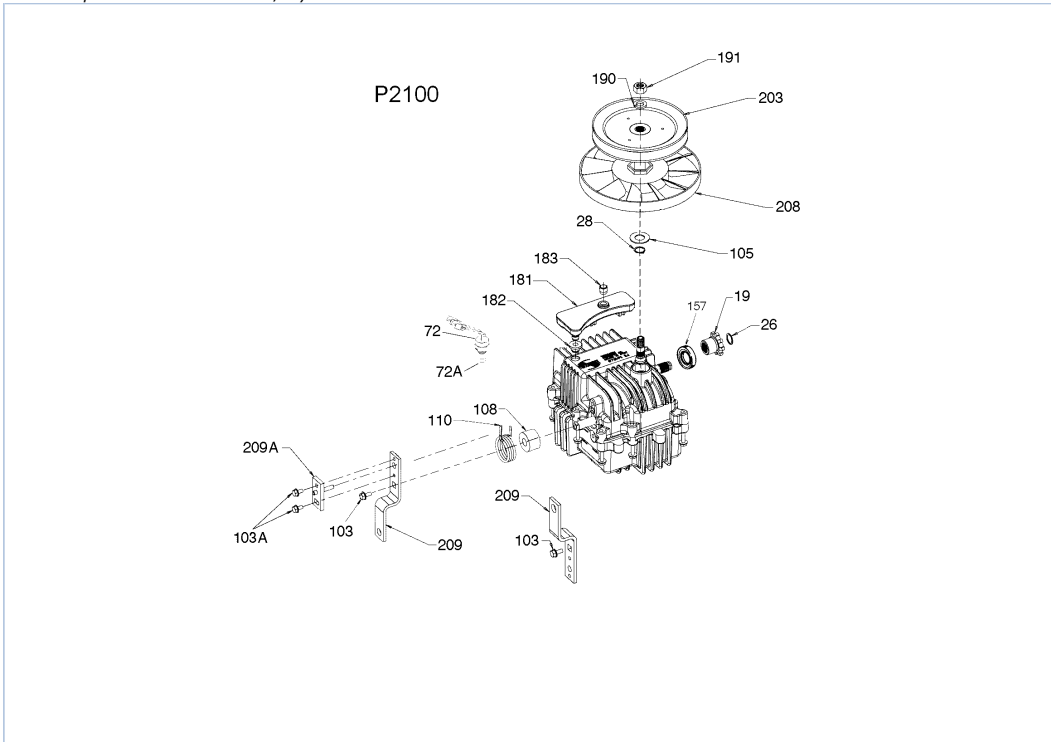

p2100 2100-2100-001 / Hydro Transmission

Part List

p2100 2100-2100-001 / Hydro Transmission

REF #	ITEM #	DESCRIPTION	QTY	REMARK
28	792035	Retaining Ring	1	
103	792193	Screw 1/4-28 X .490 Phillips HD	1	
103A	792205	Screw Hex HD 1/4-28 X .406	2	
105	780096	Washer .625ID .057W	1	
108	786202	Spacer .510 ID	1	
110	798052	Neutral Return Spring	1	
157	788108	Output Shaft Oil Seal	1	.750 I.D.
181	798042	OVERFLOW BOTTLE LH	1	
182	788103	Grommet	1	
183	792118	Relief Valve 1-5 PSI	1	
190	792150	Washer .443ID .109W	1	
191	792151	Nut 7/16-20	1	
203	798044	Pulley & Hub Assembly	1	
208	798040	Fan 2WS Hydro	1	
209	798070	Control Lever	1	
209A	798051	Neutral Lever	1	